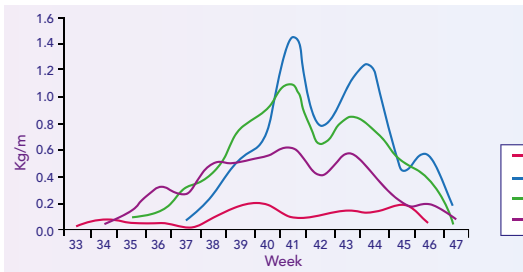

Data from NIAB EMR small scale trials

For more information on competitive licensing opportunities available worldwide contact:
plantbreeding@emr.ac.uk
meiosis@meiosis.co.uk

The East Malling *Rubus* Breeding Consortium is funded by: