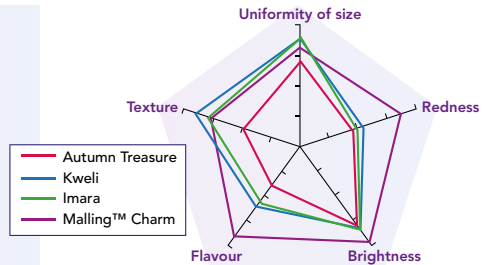

Data from NIAB EMR small scale trials

For more information on competitive licensing opportunities available worldwide contact:
plantbreeding@emr.ac.uk
meiosis@meiosis.co.uk

The East Malling *Rubus* Breeding Consortium is funded by: