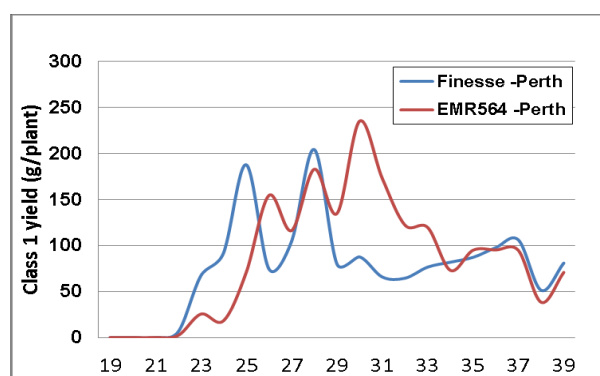

Season

Malling™ Champion is an everbearer which produces its peak harvest in July and picks steadily through August in the UK (Fig. 1).

Figure 1. Crop profiles of Malling Champion (EMR564) on grower sites in (A) Kent and (B) Perth in 2014 (tray plants, tunnelled substrate production).

Yield and Fruit Size

With an average fruit yield of 935g per plant in grower trials, Malling™ Champion has very good yield potential. Berries are large in size averaging 24g in EMSBC trials with 62% measuring >35mm. The percentage of Class 1 berries produced averaged 88% in EMSBC grower trials.