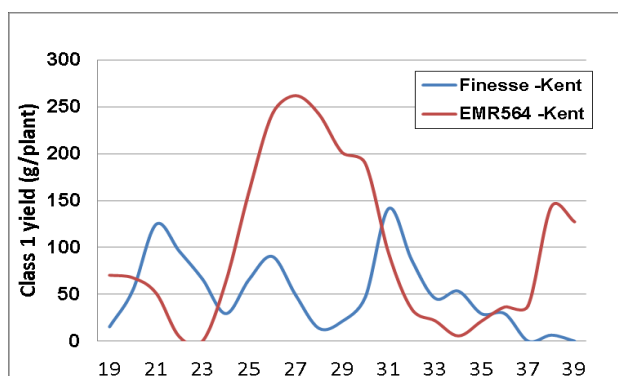

Season

Malling™ Champion is an everbearer which produces its peak harvest in July and picks steadily through August in the UK (Fig. 1).

Figure 1. Crop profiles of Malling Champion (EMR564) on grower sites in (A) Kent and (B) Perth in 2014 (tray plants, tunnelled substrate production).

Yield and Fruit Size

With an average fruit yield of 935g per plant in grower trials, Malling™ Champion has very good yield potential. Berries are large in size averaging 24g in EMSBC trials with 62% measuring >35mm. The percentage of Class 1 berries produced averaged 88% in EMSBC grower trials.